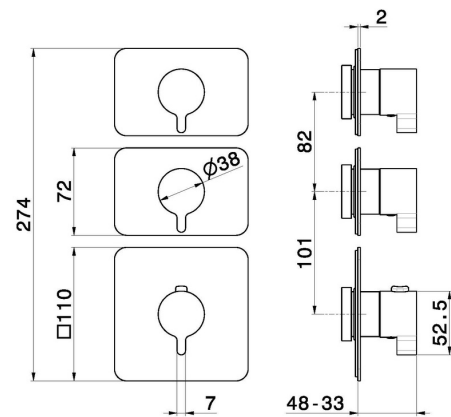

69885E.21.018

2 ways out concealed thermostatic multifunction selectors.
3/4" connections. External part - finish Chrome

FEATURES

Material	Brass
Installation	Wall concealed part
Outlets	2 Ways Out
Water mixing	Thermostatic
Required for installation	<u>31063.00.000</u>

TECHNICAL DRAWING

69885E.21.018

2 ways out concealed thermostatic multifunction selectors. 3/4" connections. External part - finish Chrome

AVAILABLE FINISHES

21.018
Chrome

01.014
finish Matt White

01.093
finish Matt Black