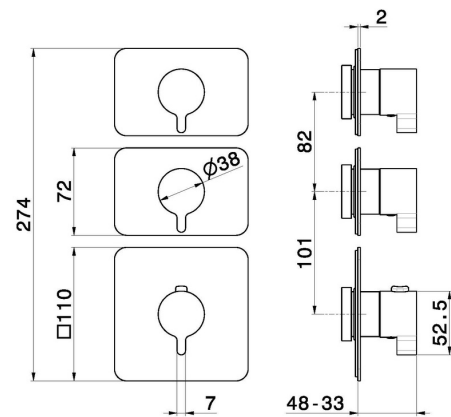

**69885E.M0.070**

2 ways out concealed thermostatic multifunction selectors.  
3/4" connections. External part - finish Titanium Satin

**FEATURES**

Material	<b>Brass</b>
Installation	<b>Wall concealed part</b>
Outlets	<b>2 Ways Out</b>
Water mixing	<b>Thermostatic</b>
Required for installation	<b><u>31063.00.000</u></b>

**TECHNICAL DRAWING**

**69885E.M0.070**

2 ways out concealed thermostatic multifunction selectors. 3/4" connections. External part - finish Titanium Satin

**AVAILABLE FINISHES**

---

 **M0.070**  
Titanium Satin