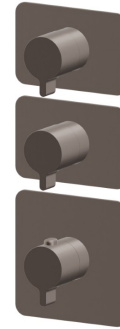

**69885E.M0.070**

2 ways out concealed thermostatic multifunction selectors.  
3/4" connections. External part - finish Titanium Satin

**FEATURES**

Material	<b>Brass</b>
Installation	<b>Wall concealed part</b>
Outlets	<b>2 Ways Out</b>
Water mixing	<b>Thermostatic</b>
Required for installation	<b><u>31063.00.000</u></b>

**TECHNICAL DRAWING**

**69885E.M0.070**

2 ways out concealed thermostatic multifunction selectors. 3/4" connections. External part - finish Titanium Satin

**AVAILABLE FINISHES**

---

 **M0.070**  
Titanium Satin

 **01.014**  
finish Matt White

 **01.093**  
finish Matt Black

 **21.018**  
finish Chrome

 **M0.071**  
finish Gold Satin

 **M0.072**  
finish Copper Satin

 **M0.075**  
finish Copper Glossy