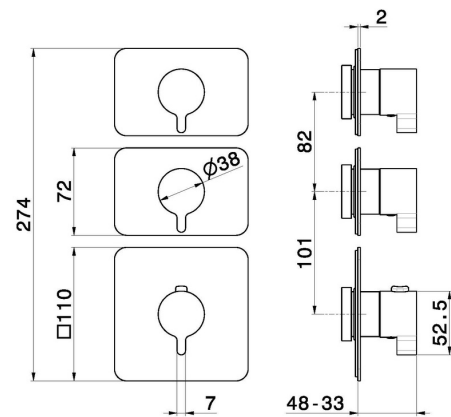

**69885E.M0.071**

2 ways out concealed thermostatic multifunction selectors.  
3/4" connections. External part - finish Gold Satin

**FEATURES**

Material	<b>Brass</b>
Installation	<b>Wall concealed part</b>
Outlets	<b>2 Ways Out</b>
Water mixing	<b>Thermostatic</b>
Required for installation	<b><u>31063.00.000</u></b>

**TECHNICAL DRAWING**

**69885E.M0.071**

2 ways out concealed thermostatic multifunction selectors. 3/4" connections. External part - finish Gold Satin

**AVAILABLE FINISHES**

---

**M0.071**  
Gold Satin

**01.014**  
finish Matt White