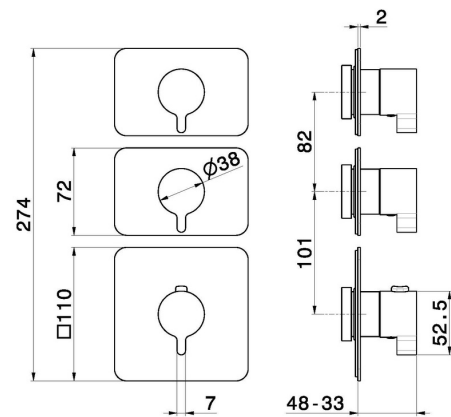

**69885E.M0.072**

2 ways out concealed thermostatic multifunction selectors.  
3/4" connections. External part - finish Copper Satin

**FEATURES**

Material	<b>Brass</b>
Installation	<b>Wall concealed part</b>
Outlets	<b>2 Ways Out</b>
Water mixing	<b>Thermostatic</b>
Required for installation	<b><u>31063.00.000</u></b>

**TECHNICAL DRAWING**

**69885E.M0.072**

2 ways out concealed thermostatic multifunction selectors. 3/4" connections. External part - finish Copper Satin

**AVAILABLE FINISHES**

---

 **M0.072**  
Copper Satin