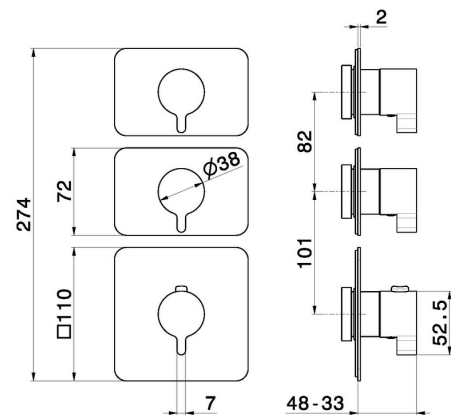

**69885E.M0.075**

2 ways out concealed thermostatic multifunction selectors.  
3/4" connections. External part - finish Copper Glossy

**FEATURES**

Material	<b>Brass</b>
Installation	<b>Wall concealed part</b>
Outlets	<b>2 Ways Out</b>
Water mixing	<b>Thermostatic</b>
Required for installation	<b><u>31063.00.000</u></b>

**TECHNICAL DRAWING**

**69885E.M0.075**

2 ways out concealed thermostatic multifunction selectors. 3/4" connections. External part - finish Copper Glossy

**AVAILABLE FINISHES**

---

 **M0.075**  
Copper Glossy