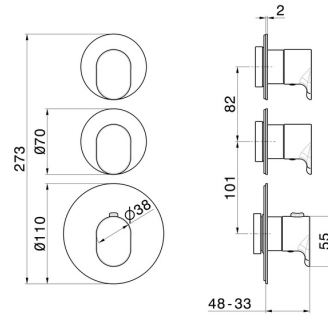

## 67629E.01.014

2 ways out concealed thermostatic multifunction selectors.  
3/4" connections. External part. Ø70 - finish Matt White

### FEATURES

Material	<b>Brass</b>
Installation	<b>Wall concealed part</b>
Outlets	<b>2 Ways Out</b>
Water mixing	<b>Thermostatic</b>
Required for installation	<b><u>31063.00.000</u></b>

### TECHNICAL DRAWING

  
**AR Preview**  
try it in your home

**More Details**  
on our [website](#)

**67629E.01.014**

2 ways out concealed thermostatic multifunction selectors. 3/4" connections. External part. Ø70 - finish Matt White