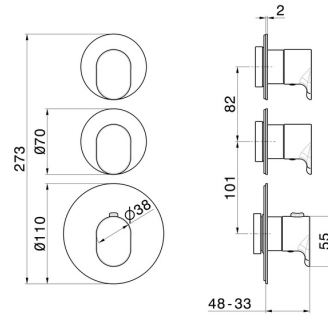

**67629E.01.093**

2 ways out concealed thermostatic multifunction selectors.  
 3/4" connections. External part. Ø70 - finish Matt Black

**FEATURES**

Material	<b>Brass</b>
Installation	<b>Wall concealed part</b>
Outlets	<b>2 Ways Out</b>
Water mixing	<b>Thermostatic</b>
Required for installation	<b><u>31063.00.000</u></b>

**TECHNICAL DRAWING**

**67629E.01.093**

2 ways out concealed thermostatic multifunction selectors. 3/4" connections. External part. Ø70 - finish Matt Black

**AVAILABLE FINISHES**

---

**01.093**

Matt Black

**01.014**