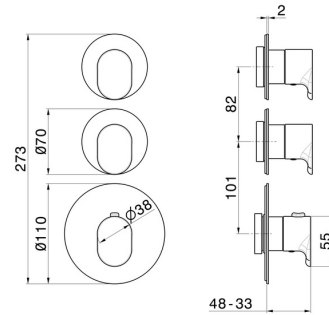

67629E.21.018

2 ways out concealed thermostatic multifunction selectors.
 3/4" connections. External part. Ø70 - finish Chrome

FEATURES

Material	Brass
Installation	Wall concealed part
Outlets	2 Ways Out
Water mixing	Thermostatic
Required for installation	<u>31063.00.000</u>

TECHNICAL DRAWING

67629E.21.018

2 ways out concealed thermostatic multifunction selectors. 3/4" connections. External part. Ø70 - finish Chrome

AVAILABLE FINISHES

21.018
Chrome

01.014
finish Matt White

01.093
finish Matt Black