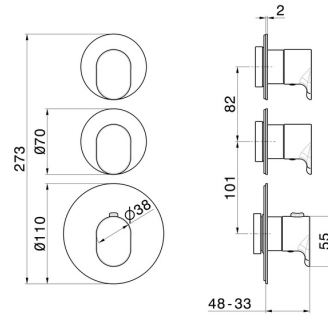

67629E.M0.070

2 ways out concealed thermostatic multifunction selectors.
 3/4" connections. External part. Ø70 - finish Titanium Satin

FEATURES

Material	Brass
Installation	Wall concealed part
Outlets	2 Ways Out
Water mixing	Thermostatic
Required for installation	<u>31063.00.000</u>

TECHNICAL DRAWING

67629E.M0.070

2 ways out concealed thermostatic multifunction selectors. 3/4" connections. External part. Ø70 - finish Titanium Satin

AVAILABLE FINISHES

 **M0.070**
Titanium Satin

 **01.014**
finish Matt White