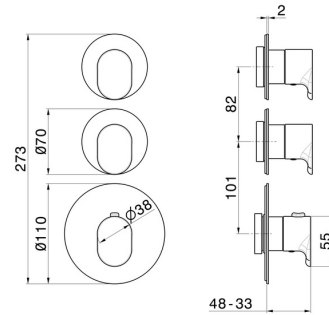

67629E.M0.071

2 ways out concealed thermostatic multifunction selectors.
 3/4" connections. External part. Ø70 - finish Gold Satin

FEATURES

Material	Brass
Installation	Wall concealed part
Outlets	2 Ways Out
Water mixing	Thermostatic
Required for installation	<u>31063.00.000</u>

TECHNICAL DRAWING

67629E.M0.071

2 ways out concealed thermostatic multifunction selectors. 3/4" connections. External part. Ø70 - finish Gold Satin

AVAILABLE FINISHES

M0.071

Gold Satin

01.014

finish Matt White