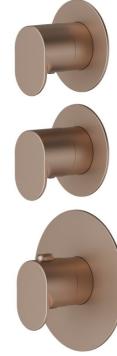

67629E.M0.072

2 ways out concealed thermostatic multifunction selectors.
 3/4" connections. External part. Ø70 - finish Copper Satin

FEATURES

Material	Brass
Installation	Wall concealed part
Outlets	2 Ways Out
Water mixing	Thermostatic
Required for installation	<u>31063.00.000</u>

TECHNICAL DRAWING

67629E.M0.072

2 ways out concealed thermostatic multifunction selectors. 3/4" connections. External part. Ø70 - finish Copper Satin

AVAILABLE FINISHES

M0.072

Copper Satin

01.014

finish Matt White

01.093

finish Matt Black

21.018

finish Chrome

M0.070

finish Titanium Satin

M0.071

finish Gold Satin

M0.075

finish Copper Glossy

M0.077

finish Carbon Satin