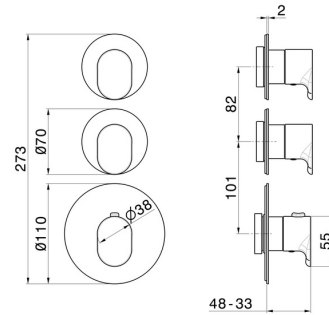

67629E.M0.072

2 ways out concealed thermostatic multifunction selectors.
 3/4" connections. External part. Ø70 - finish Copper Satin

FEATURES

Material	Brass
Installation	Wall concealed part
Outlets	2 Ways Out
Water mixing	Thermostatic
Required for installation	<u>31063.00.000</u>

TECHNICAL DRAWING

67629E.M0.072

2 ways out concealed thermostatic multifunction selectors. 3/4" connections. External part. Ø70 - finish Copper Satin

AVAILABLE FINISHES

M0.072

Copper Satin

01.014

finish Matt White