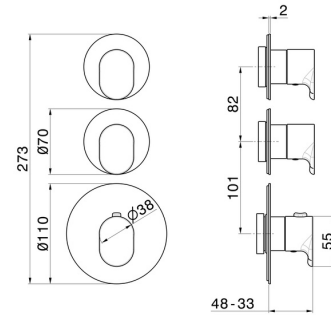

67629E.M0.075

2 ways out concealed thermostatic multifunction selectors.
 3/4" connections. External part. Ø70 - finish Copper Glossy

FEATURES

| | |
|---------------------------|----------------------------|
| Material | Brass |
| Installation | Wall concealed part |
| Outlets | 2 Ways Out |
| Water mixing | Thermostatic |
| Required for installation | <u>31063.00.000</u> |

TECHNICAL DRAWING

 **AR Preview**
 try it in your home

More Details
 on our [website](#)

67629E.M0.075

2 ways out concealed thermostatic multifunction selectors. 3/4" connections. External part. Ø70 - finish Copper Glossy