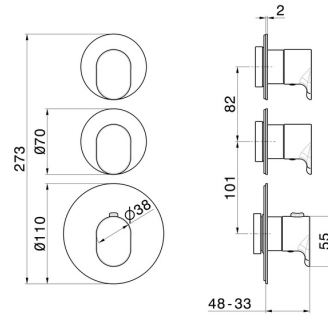

67629E.M0.077

2 ways out concealed thermostatic multifunction selectors.
 3/4" connections. External part. Ø70 - finish Carbon Satin

FEATURES

Material	Brass
Installation	Wall concealed part
Outlets	2 Ways Out
Water mixing	Thermostatic
Required for installation	<u>31063.00.000</u>

TECHNICAL DRAWING

67629E.M0.077

2 ways out concealed thermostatic multifunction selectors. 3/4" connections. External part. Ø70 - finish Carbon Satin

AVAILABLE FINISHES

 **M0.077**
Carbon Satin

 **01.014**
finish Matt White