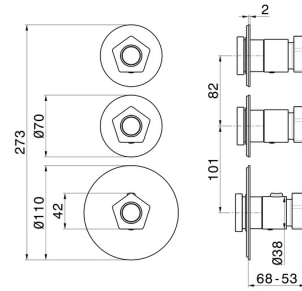

69809E.05.093

2 ways out concealed thermostatic multifunction selectors.
 3/4" connections. External part. Ø70 - finish Chrome - Matt
 Black

FEATURES

Material	Brass
Installation	Wall concealed part
Outlets	2 Ways Out
Water mixing	Thermostatic
Required for installation	<u>31063.00.000</u>

TECHNICAL DRAWING

69809E.05.093

2 ways out concealed thermostatic multifunction selectors. 3/4" connections. External part. Ø70 - finish Chrome - Matt Black

AVAILABLE FINISHES

05.093

Chrome - Matt Black

62.093