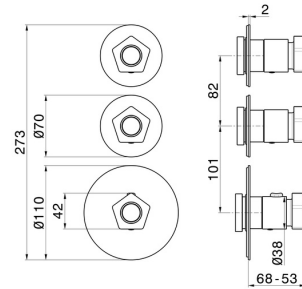

69809E.62.093

2 ways out concealed thermostatic multifunction selectors.
 3/4" connections. External part. Ø70 - finish PVD Glossy Gold
 - Matt Black

PVD Glossy Gold - Matt Black

FEATURES

Material	Brass
Installation	Wall concealed part
Outlets	2 Ways Out
Water mixing	Thermostatic
Required for installation	<u>31063.00.000</u>

TECHNICAL DRAWING

69809E.62.093

2 ways out concealed thermostatic multifunction selectors. 3/4" connections. External part. Ø70 - finish PVD Glossy Gold - Matt Black

AVAILABLE FINISHES

62.093

PVD Glossy Gold - Matt Black