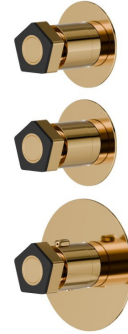

69809E.62.093

2 ways out concealed thermostatic multifunction selectors.
 3/4" connections. External part. Ø70 - finish PVD Glossy Gold
 - Matt Black

PVD Glossy Gold - Matt Black

FEATURES

Material	Brass
Installation	Wall concealed part
Outlets	2 Ways Out
Water mixing	Thermostatic
Required for installation	<u>31063.00.000</u>

TECHNICAL DRAWING

69809E.62.093

2 ways out concealed thermostatic multifunction selectors. 3/4" connections. External part. Ø70 - finish PVD Glossy Gold - Matt Black

AVAILABLE FINISHES

62.093

PVD Glossy Gold - Matt Black

05.093

finish Chrome - Matt Black