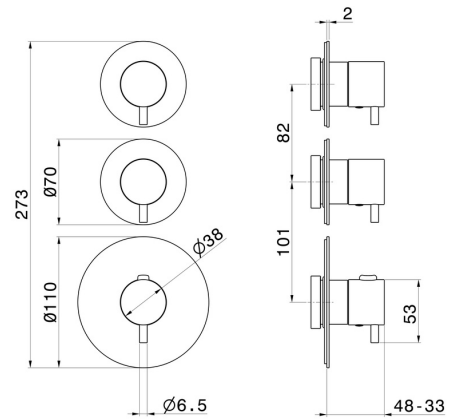

69859EX.50.050

2 ways out concealed thermostatic multifunction selectors.
3/4" connections. External part. Ø70 - finish Stainless Steel

FEATURES

Material	Stainless Steel
Installation	Wall concealed part
Outlets	2 Ways Out
Water mixing	Thermostatic
Required for installation	<u>31063.00.000</u>

TECHNICAL DRAWING

 **AR Preview**
try it in your home

More Details
on our [website](#)

69859EX.50.050

2 ways out concealed thermostatic multifunction selectors. 3/4" connections. External part. Ø70 - finish Stainless Steel