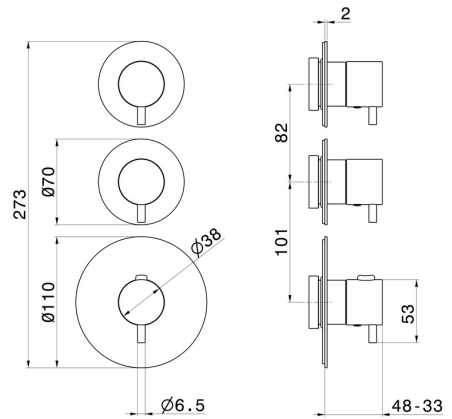

69859EX.59.064

2 ways out concealed thermostatic multifunction selectors.
 3/4" connections. External part. Ø70 - finish PVD Brushed
 Gun Metal

FEATURES

Material	Stainless Steel
Installation	Wall concealed part
Outlets	2 Ways Out
Water mixing	Thermostatic
Required for installation	<u>31063.00.000</u>

TECHNICAL DRAWING

69859EX.59.064

2 ways out concealed thermostatic multifunction selectors. 3/4" connections. External part. Ø70 - finish PVD Brushed Gun Metal

AVAILABLE FINISHES

59.064

PVD Brushed Gun Metal