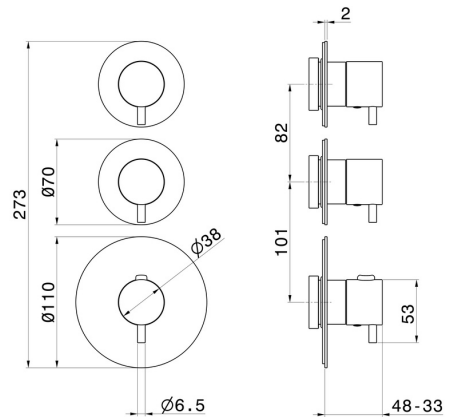

69859EX.59.067

2 ways out concealed thermostatic multifunction selectors.
 3/4" connections. External part. Ø70 - finish PVD Brushed
 Copper Bronze

PVD Brushed Copper Bronze

FEATURES

Material	Stainless Steel
Installation	Wall concealed part
Outlets	2 Ways Out
Water mixing	Thermostatic
Required for installation	<u>31063.00.000</u>

TECHNICAL DRAWING

69859EX.59.067

2 ways out concealed thermostatic multifunction selectors. 3/4" connections. External part. Ø70 - finish PVD Brushed Copper Bronze

AVAILABLE FINISHES

59.067

PVD Brushed Copper Bronze