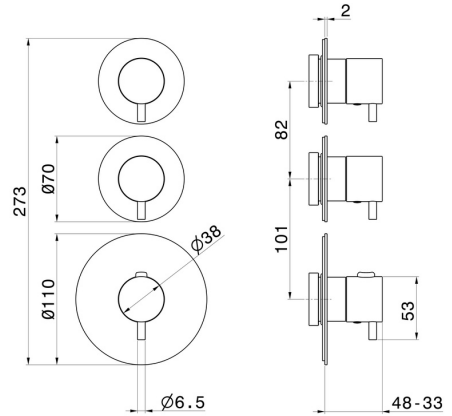

69859EX.59.097

2 ways out concealed thermostatic multifunction selectors.
 3/4" connections. External part. Ø70 - finish PVD Brushed
 Gold

FEATURES

Material	Stainless Steel
Installation	Wall concealed part
Outlets	2 Ways Out
Water mixing	Thermostatic
Required for installation	<u>31063.00.000</u>

TECHNICAL DRAWING

69859EX.59.097

2 ways out concealed thermostatic multifunction selectors. 3/4" connections. External part. Ø70 - finish PVD Brushed Gold

AVAILABLE FINISHES

59.097

PVD Brushed Gold

50.050

finish Stainless Steel