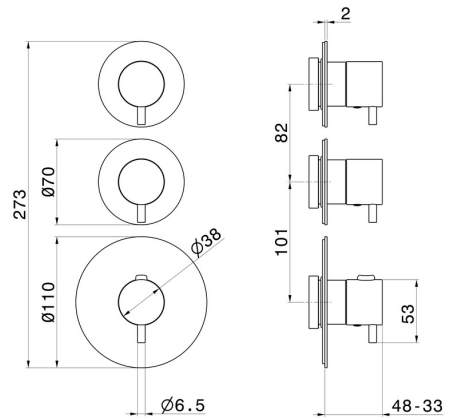

**69859EX.59.098**

2 ways out concealed thermostatic multifunction selectors.  
 3/4" connections. External part. Ø70 - finish PVD Brushed  
 Pale Gold

**FEATURES**

Material	<b>Stainless Steel</b>
Installation	<b>Wall concealed part</b>
Outlets	<b>2 Ways Out</b>
Water mixing	<b>Thermostatic</b>
Required for installation	<b><u>31063.00.000</u></b>

**TECHNICAL DRAWING**

**69859EX.59.098**

2 ways out concealed thermostatic multifunction selectors. 3/4" connections. External part. Ø70 - finish PVD Brushed Pale Gold

**AVAILABLE FINISHES**

---

**59.098**