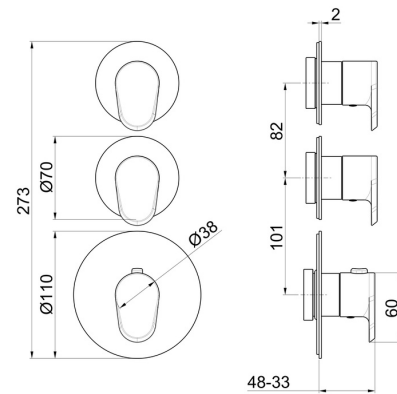

69875E.01.093

2 ways out concealed thermostatic multifunction selectors.
 3/4" connections. External part. Ø70 - finish Matt Black

FEATURES

Material	Brass
Installation	Wall concealed part
Outlets	2 Ways Out
Water mixing	Thermostatic
Required for installation	<u>31063.00.000</u>

TECHNICAL DRAWING

69875E.01.093

2 ways out concealed thermostatic multifunction selectors. 3/4" connections. External part. Ø70 - finish Matt Black

AVAILABLE FINISHES

01.093

Matt Black

21.018

finish Chrome