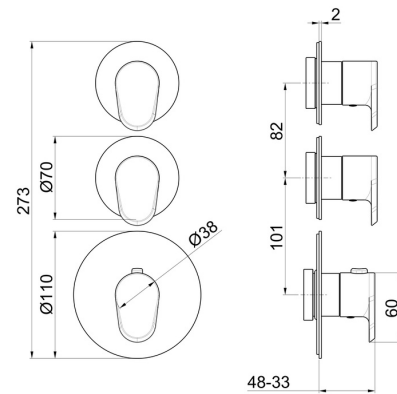

69875E.21.018

2 ways out concealed thermostatic multifunction selectors.
 3/4" connections. External part. Ø70 - finish Chrome

FEATURES

Material	Brass
Installation	Wall concealed part
Outlets	2 Ways Out
Water mixing	Thermostatic
Required for installation	<u>31063.00.000</u>

TECHNICAL DRAWING

69875E.21.018

2 ways out concealed thermostatic multifunction selectors. 3/4" connections. External part. Ø70 -
finish Chrome

AVAILABLE FINISHES

21.018

Chrome

01.093

finish Matt Black