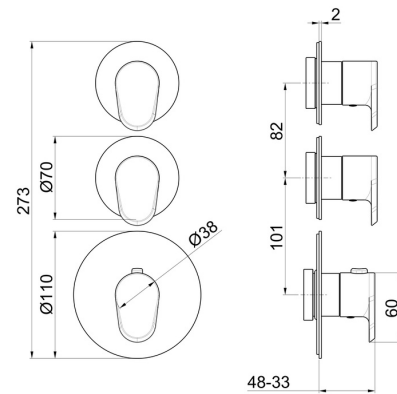

69875E.59.066

2 ways out concealed thermostatic multifunction selectors.
 3/4" connections. External part. Ø70 - finish PVD Brushed steel

FEATURES

Material	Brass
Installation	Wall concealed part
Outlets	2 Ways Out
Water mixing	Thermostatic
Required for installation	<u>31063.00.000</u>

TECHNICAL DRAWING

69875E.59.066

2 ways out concealed thermostatic multifunction selectors. 3/4" connections. External part. Ø70 - finish PVD Brushed steel

AVAILABLE FINISHES

 **59.066**
PVD Brushed steel

 **01.093**
finish Matt Black

 **21.018**
finish Chrome

 **59.097**
finish PVD Brushed Gold