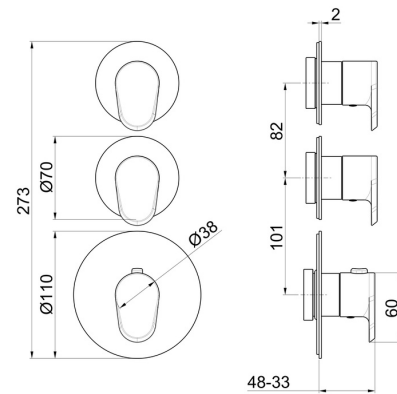

69875E.59.097

2 ways out concealed thermostatic multifunction selectors.
 3/4" connections. External part. Ø70 - finish PVD Brushed Gold

FEATURES

Material	Brass
Installation	Wall concealed part
Outlets	2 Ways Out
Water mixing	Thermostatic
Required for installation	<u>31063.00.000</u>

TECHNICAL DRAWING

69875E.59.097

2 ways out concealed thermostatic multifunction selectors. 3/4" connections. External part. Ø70 - finish PVD Brushed Gold

AVAILABLE FINISHES

 **59.097**
PVD Brushed Gold

 **01.093**
finish Matt Black

 **21.018**
finish Chrome

 **59.066**
finish PVD Brushed steel