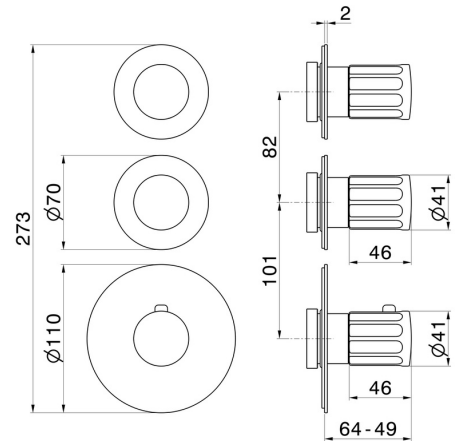

## 73400E.01.014

2 ways out concealed thermostatic multifunction selectors.  
3/4" connections. External part - finish Matt White

### FEATURES

Material	<b>Brass</b>
Installation	<b>Wall concealed part</b>
Outlets	<b>2 Ways Out</b>
Water mixing	<b>Thermostatic</b>
Required for installation	<b><u>31063.00.000</u></b>

### TECHNICAL DRAWING

 **AR Preview**  
try it in your home

More Details  
on our [website](#)

**73400E.01.014**

2 ways out concealed thermostatic multifunction selectors. 3/4" connections. External part - finish Matt White