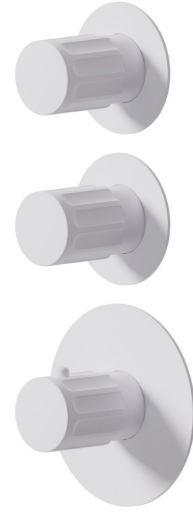

## 73400E.01.014

2 ways out concealed thermostatic multifunction selectors.  
3/4" connections. External part - finish Matt White

### FEATURES

Material	<b>Brass</b>
Installation	<b>Wall concealed part</b>
Outlets	<b>2 Ways Out</b>
Water mixing	<b>Thermostatic</b>
Required for installation	<b><u>31063.00.000</u></b>

### TECHNICAL DRAWING

 **AR Preview**  
try it in your home

More Details  
on our [website](#)

**73400E.01.014**

2 ways out concealed thermostatic multifunction selectors. 3/4" connections. External part - finish Matt White