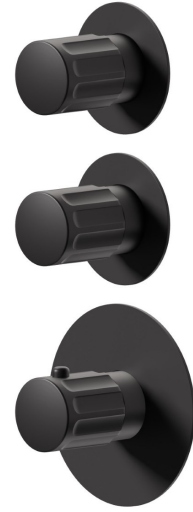

## 73400E.01.093

2 ways out concealed thermostatic multifunction selectors.  
3/4" connections. External part - finish Matt Black

### FEATURES

Material	<b>Brass</b>
Installation	<b>Wall concealed part</b>
Outlets	<b>2 Ways Out</b>
Water mixing	<b>Thermostatic</b>
Required for installation	<b><u>31063.00.000</u></b>

### TECHNICAL DRAWING

 **AR Preview**  
try it in your home

**More Details**  
on our [website](#)

**73400E.01.093**

2 ways out concealed thermostatic multifunction selectors. 3/4" connections. External part - finish Matt Black