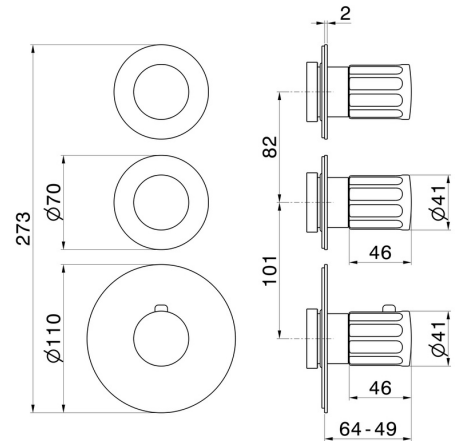

## 73400E.01.093

2 ways out concealed thermostatic multifunction selectors.  
3/4" connections. External part - finish Matt Black

### FEATURES

Material	<b>Brass</b>
Installation	<b>Wall concealed part</b>
Outlets	<b>2 Ways Out</b>
Water mixing	<b>Thermostatic</b>
Required for installation	<b><u>31063.00.000</u></b>

### TECHNICAL DRAWING

 **AR Preview**  
try it in your home

**More Details**  
on our [website](#)

**73400E.01.093**

2 ways out concealed thermostatic multifunction selectors. 3/4" connections. External part - finish Matt Black