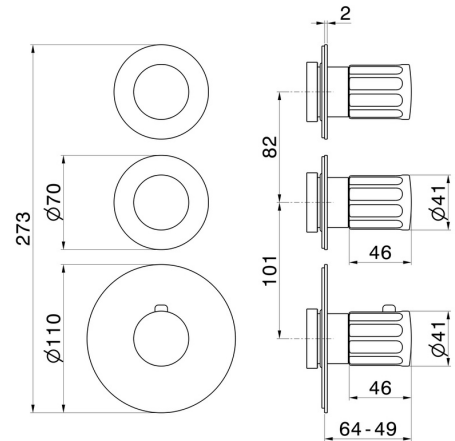

## 73400E.21.018

2 ways out concealed thermostatic multifunction selectors.  
3/4" connections. External part - finish Chrome

Chrome

### FEATURES

Material	<b>Brass</b>
Installation	<b>Wall concealed part</b>
Outlets	<b>2 Ways Out</b>
Water mixing	<b>Thermostatic</b>
Required for installation	<b><u>31063.00.000</u></b>

### TECHNICAL DRAWING

 **AR Preview**  
try it in your home

**More Details**  
on our [website](#)

**73400E.21.018**

2 ways out concealed thermostatic multifunction selectors. 3/4" connections. External part - finish Chrome