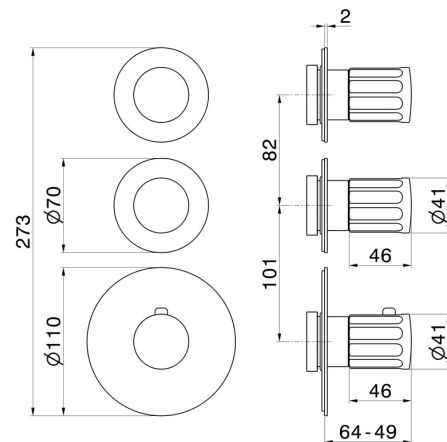

73400E.59.064

2 ways out concealed thermostatic multifunction selectors.
3/4" connections. External part - finish PVD Brushed Gun Metal

FEATURES

Material	Brass
Installation	Wall concealed part
Outlets	2 Ways Out
Water mixing	Thermostatic
Required for installation	<u>31063.00.000</u>

TECHNICAL DRAWING

73400E.59.064

2 ways out concealed thermostatic multifunction selectors. 3/4" connections. External part - finish PVD Brushed Gun Metal

AVAILABLE FINISHES

59.064

PVD Brushed Gun Metal

01.014