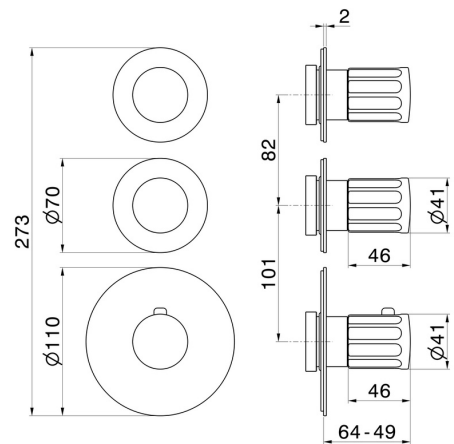

73400E.59.066

2 ways out concealed thermostatic multifunction selectors.
3/4" connections. External part - finish PVD Brushed steel

FEATURES

| | |
|---------------------------|----------------------------|
| Material | Brass |
| Installation | Wall concealed part |
| Outlets | 2 Ways Out |
| Water mixing | Thermostatic |
| Required for installation | <u>31063.00.000</u> |

TECHNICAL DRAWING

73400E.59.066

2 ways out concealed thermostatic multifunction selectors. 3/4" connections. External part - finish PVD Brushed steel

AVAILABLE FINISHES

59.066

PVD Brushed steel

01.014

finish Matt White