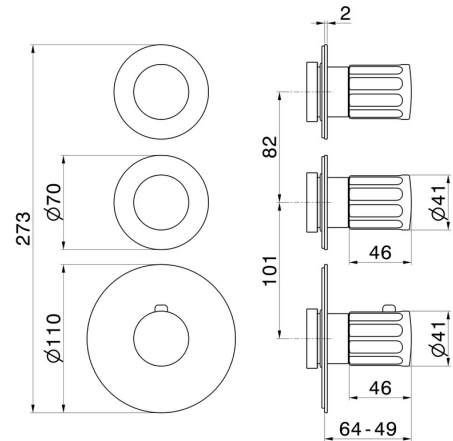

73400E.59.067

2 ways out concealed thermostatic multifunction selectors.
3/4" connections. External part - finish PVD Brushed Copper Bronze

PVD Brushed Copper Bronze

FEATURES

Material	Brass
Installation	Wall concealed part
Outlets	2 Ways Out
Water mixing	Thermostatic
Required for installation	<u>31063.00.000</u>

TECHNICAL DRAWING

73400E.59.067

2 ways out concealed thermostatic multifunction selectors. 3/4" connections. External part - finish PVD Brushed Copper Bronze

AVAILABLE FINISHES

59.067

PVD Brushed Copper Bronze