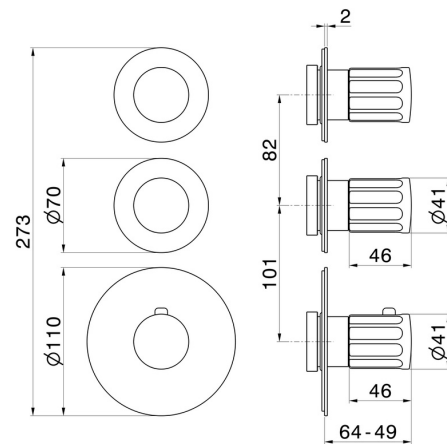

## 73400E.59.098

2 ways out concealed thermostatic multifunction selectors.  
3/4" connections. External part - finish PVD Brushed Pale Gold

### FEATURES

Material	<b>Brass</b>
Installation	<b>Wall concealed part</b>
Outlets	<b>2 Ways Out</b>
Water mixing	<b>Thermostatic</b>
Required for installation	<b><u>31063.00.000</u></b>

### TECHNICAL DRAWING

**73400E.59.098**

2 ways out concealed thermostatic multifunction selectors. 3/4" connections. External part - finish PVD Brushed Pale Gold

**AVAILABLE FINISHES**

---

**59.098**

PVD Brushed Pale Gold