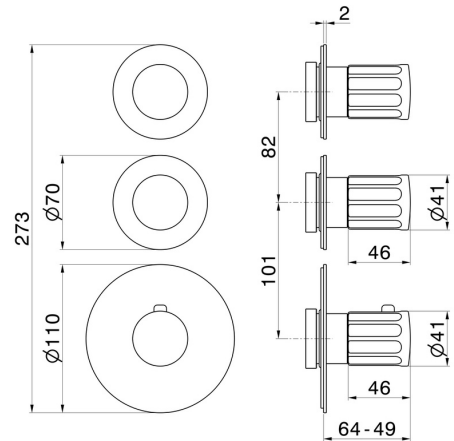

73400E.61.020

2 ways out concealed thermostatic multifunction selectors.
3/4" connections. External part - finish PVD Glossy Gold

FEATURES

Material	Brass
Installation	Wall concealed part
Outlets	2 Ways Out
Water mixing	Thermostatic
Required for installation	<u>31063.00.000</u>

TECHNICAL DRAWING

 **AR Preview**
try it in your home

More Details
on our [website](#)

73400E.61.020

2 ways out concealed thermostatic multifunction selectors. 3/4" connections. External part - finish PVD Glossy Gold