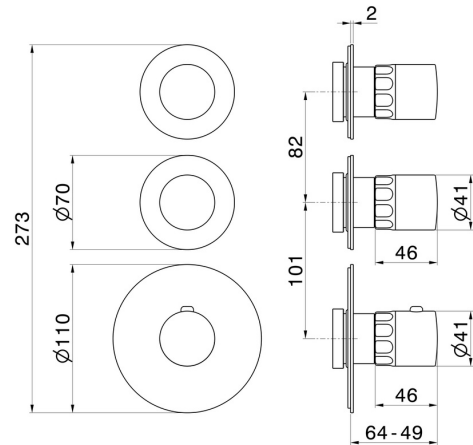

73404E.01.014

2 ways out concealed thermostatic multifunction selectors.
3/4" connections. External part - finish Matt White

FEATURES

Material	Brass/Marble
Installation	Wall concealed part
Outlets	2 Ways Out
Water mixing	Thermostatic
Required for installation	<u>31063.00.000</u>

TECHNICAL DRAWING

73404E.01.014

2 ways out concealed thermostatic multifunction selectors. 3/4" connections. External part - finish Matt White

AVAILABLE FINISHES

01.014

Matt White

01.093

finish Matt Black