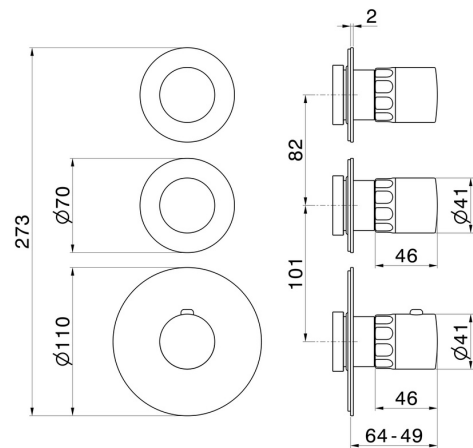

73404E.01.093

2 ways out concealed thermostatic multifunction selectors.
3/4" connections. External part - finish Matt Black

FEATURES

Material	Brass/Marble
Installation	Wall concealed part
Outlets	2 Ways Out
Water mixing	Thermostatic
Required for installation	<u>31063.00.000</u>

TECHNICAL DRAWING

73404E.01.093

2 ways out concealed thermostatic multifunction selectors. 3/4" connections. External part - finish Matt Black

AVAILABLE FINISHES

01.093

Matt Black

01.014

finish Matt White