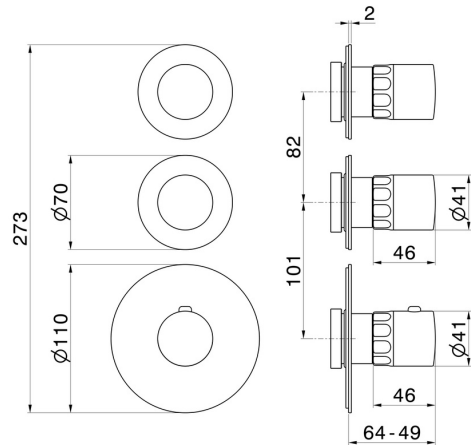

73404E.59.067

2 ways out concealed thermostatic multifunction selectors.
3/4" connections. External part - finish PVD Brushed Copper Bronze

PVD Brushed Copper Bronze

FEATURES

Material	Brass/Marble
Installation	Wall concealed part
Outlets	2 Ways Out
Water mixing	Thermostatic
Required for installation	<u>31063.00.000</u>

TECHNICAL DRAWING

 **AR Preview**
try it in your home

More Details
on our [website](#)

73404E.59.067

2 ways out concealed thermostatic multifunction selectors. 3/4" connections. External part - finish PVD Brushed Copper Bronze