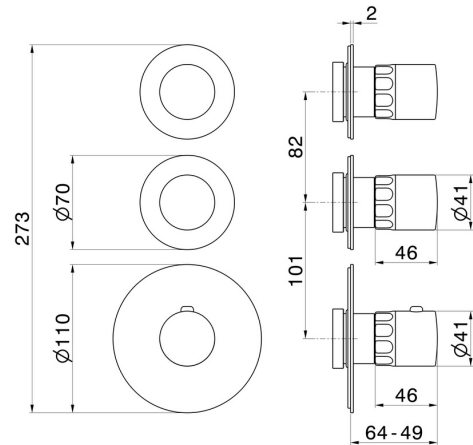

73404E.59.098

2 ways out concealed thermostatic multifunction selectors.
3/4" connections. External part - finish PVD Brushed Pale Gold

FEATURES

Material	Brass/Marble
Installation	Wall concealed part
Outlets	2 Ways Out
Water mixing	Thermostatic
Required for installation	<u>31063.00.000</u>

TECHNICAL DRAWING

73404E.59.098

2 ways out concealed thermostatic multifunction selectors. 3/4" connections. External part - finish PVD Brushed Pale Gold

AVAILABLE FINISHES

59.098

PVD Brushed Pale Gold

01.014