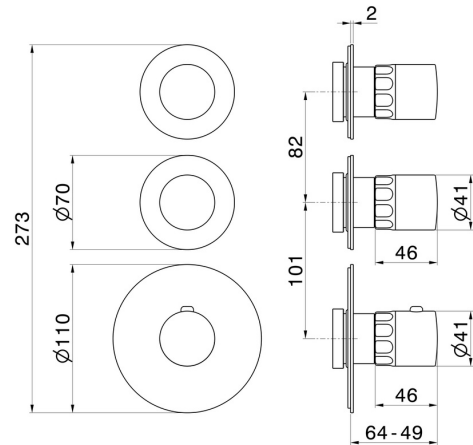

73404E.61.020

2 ways out concealed thermostatic multifunction selectors.
3/4" connections. External part - finish PVD Glossy Gold

FEATURES

Material	Brass/Marble
Installation	Wall concealed part
Outlets	2 Ways Out
Water mixing	Thermostatic
Required for installation	<u>31063.00.000</u>

TECHNICAL DRAWING

73404E.61.020

2 ways out concealed thermostatic multifunction selectors. 3/4" connections. External part - finish PVD Glossy Gold

AVAILABLE FINISHES

61.020

PVD Glossy Gold

01.014

finish Matt White