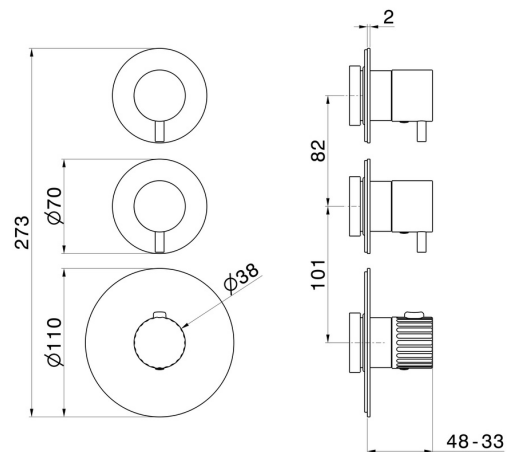

73436ex.59.064

2 ways out concealed thermostatic multifunction selectors -
finish PVD Brushed Gun Metal

External part. 3/4" connections.

PVD Brushed Gun Metal

FEATURES

Material	Stainless Steel
Installation	Wall concealed part
Outlets	2 Ways Out
Water mixing	Thermostatic
Required for installation	<u>31063.00.000</u>

TECHNICAL DRAWING

AR Preview
try it in your home

More Details
on our [website](#)

73436ex.59.064

2 ways out concealed thermostatic multifunction selectors - finish PVD Brushed Gun Metal

AVAILABLE FINISHES

59.064