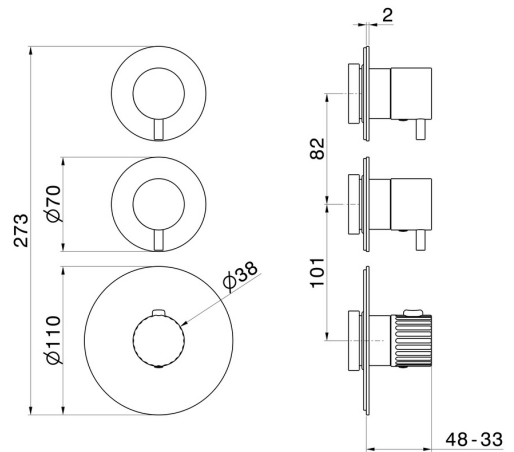

73436ex.59.067

2 ways out concealed thermostatic multifunction selectors -
finish PVD Brushed Copper Bronze

External part. 3/4" connections.

PVD Brushed Copper Bronze

FEATURES

Material	Stainless Steel
Installation	Wall concealed part
Outlets	2 Ways Out
Water mixing	Thermostatic
Required for installation	<u>31063.00.000</u>

TECHNICAL DRAWING

73436ex.59.067

2 ways out concealed thermostatic multifunction selectors - finish PVD Brushed Copper Bronze

AVAILABLE FINISHES

59.067

PVD Brushed Copper Bronze

50.050

finish Stainless Steel