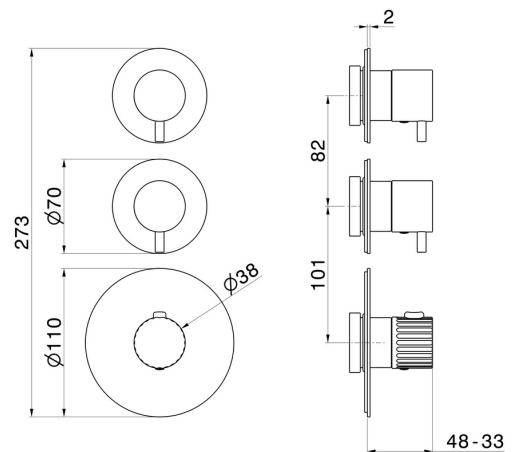

## 73436ex.59.098

2 ways out concealed thermostatic multifunction selectors -  
finish PVD Brushed Pale Gold

External part. 3/4" connections.

PVD Brushed Pale Gold

### FEATURES

Material	<b>Stainless Steel</b>
Installation	<b>Wall concealed part</b>
Outlets	<b>2 Ways Out</b>
Water mixing	<b>Thermostatic</b>
Required for installation	<b><u>31063.00.000</u></b>

### TECHNICAL DRAWING

**73436ex.59.098**

2 ways out concealed thermostatic multifunction selectors - finish PVD Brushed Pale Gold

**AVAILABLE FINISHES**

---

**59.098**

PVD Brushed Pale Gold

**50.050**