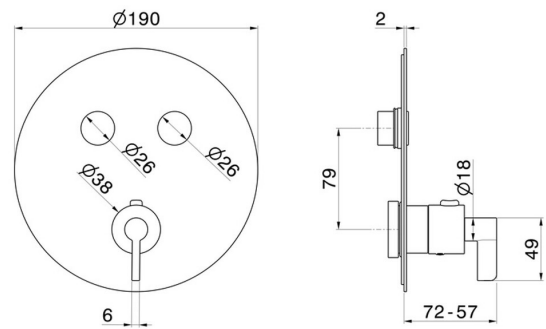

70454E.01.093

2 ways out thermostatic concealed mixer, with one handle for temperature control and buttons on/off. External part. Ø190 - finish Matt Black

FEATURES

Material	Brass
Installation	Wall concealed part
Required for installation	<u>27751.00.000</u>

TECHNICAL DRAWING

70454E.01.093

2 ways out thermostatic concealed mixer, with one handle for temperature control and buttons on/off. External part. Ø190 - finish Matt Black

AVAILABLE FINISHES

01.093

Matt Black