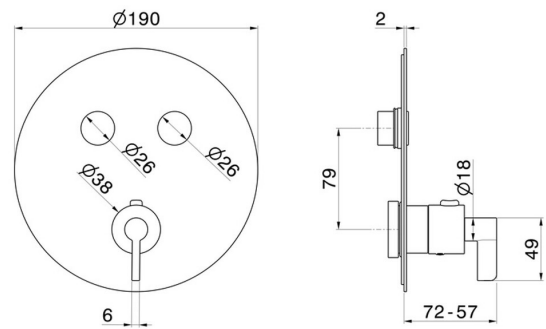

## 70454E.21.018

2 ways out thermostatic concealed mixer, with one handle for temperature control and buttons on/off. External part. Ø190 - finish Chrome

### FEATURES

Material	<b>Brass</b>
Installation	<b>Wall concealed part</b>
Required for installation	<b><u>27751.00.000</u></b>

### TECHNICAL DRAWING

**70454E.21.018**

2 ways out thermostatic concealed mixer, with one handle for temperature control and buttons on/off. External part. Ø190 - finish Chrome

**AVAILABLE FINISHES**

---

**21.018**  
Chrome