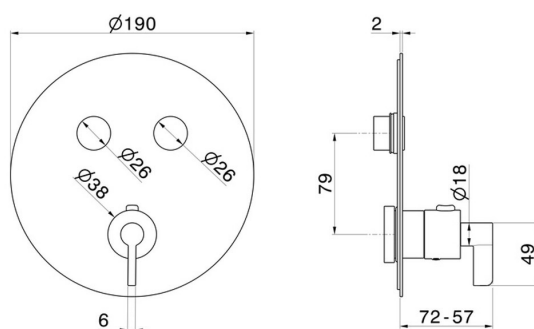

70454E.47.083

2 ways out thermostatic concealed mixer, with one handle for temperature control and buttons on/off. External part. Ø190 - finish Groove Bronze

FEATURES

Material	Brass
Installation	Wall concealed part
Required for installation	<u>27751.00.000</u>

TECHNICAL DRAWING

70454E.47.083

2 ways out thermostatic concealed mixer, with one handle for temperature control and buttons on/off. External part. Ø190 - finish Groove Bronze

AVAILABLE FINISHES

47.083

Groove Bronze