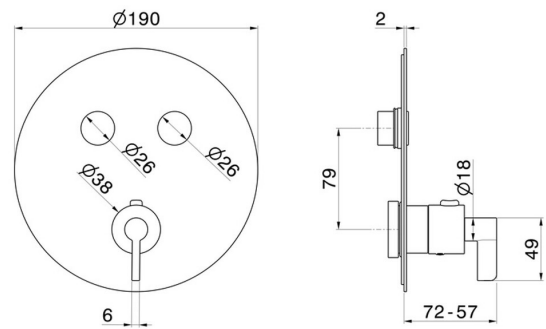

70454E.58.061

2 ways out thermostatic concealed mixer, with one handle for temperature control and buttons on/off. External part. Ø190 - finish PVD Copper Bronze

FEATURES

Material	Brass
Installation	Wall concealed part
Required for installation	<u>27751.00.000</u>

TECHNICAL DRAWING

70454E.58.061

2 ways out thermostatic concealed mixer, with one handle for temperature control and buttons on/off. External part. Ø190 - finish PVD Copper Bronze

AVAILABLE FINISHES

58.061