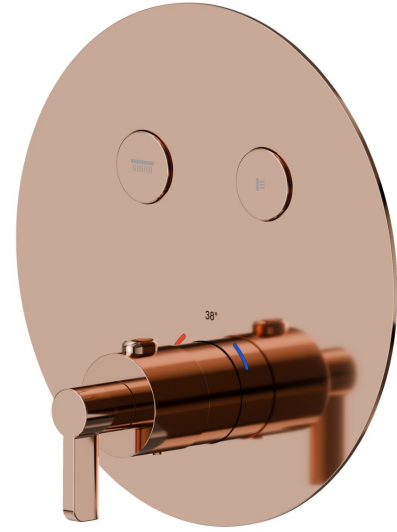

70454E.58.061

2 ways out thermostatic concealed mixer, with one handle for temperature control and buttons on/off. External part. Ø190 - finish PVD Copper Bronze

FEATURES

Material	Brass
Installation	Wall concealed part
Required for installation	<u>27751.00.000</u>

TECHNICAL DRAWING

70454E.58.061

2 ways out thermostatic concealed mixer, with one handle for temperature control and buttons on/off. External part. Ø190 - finish PVD Copper Bronze

AVAILABLE FINISHES

58.061

PVD Copper Bronze

01.093

finish Matt Black

21.018

finish Chrome

47.083

finish Groove Bronze

58.063