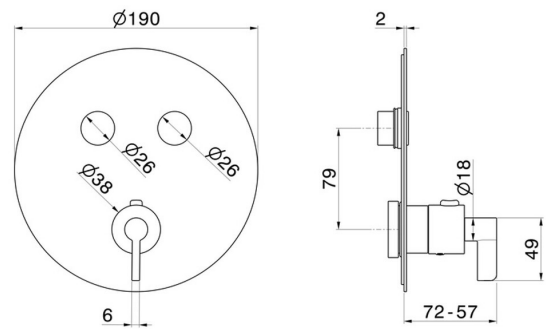

70454E.59.098

2 ways out thermostatic concealed mixer, with one handle for temperature control and buttons on/off. External part. Ø190 - finish PVD Brushed Pale Gold

PVD Brushed Pale Gold

FEATURES

Material	Brass
Installation	Wall concealed part
Required for installation	<u>27751.00.000</u>

TECHNICAL DRAWING

70454E.59.098

2 ways out thermostatic concealed mixer, with one handle for temperature control and buttons on/off. External part. Ø190 - finish PVD Brushed Pale Gold

AVAILABLE FINISHES

59.098