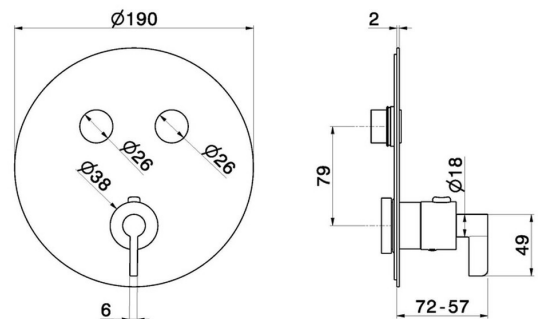

70456E.01.093

2 ways out thermostatic concealed mixer, with one handle for temperature control and buttons on/off. External part. Ø190 - finish Matt Black

FEATURES

Material	Brass
Installation	Wall concealed part
Outlets	2 Ways Out
Water mixing	Thermostatic
Required for installation	<u>27751.00.000</u>

TECHNICAL DRAWING

 **AR Preview**
try it in your home

More Details
on our [website](#)

70456E.01.093

2 ways out thermostatic concealed mixer, with one handle for temperature control and buttons on/off. External part. Ø190 - finish Matt Black