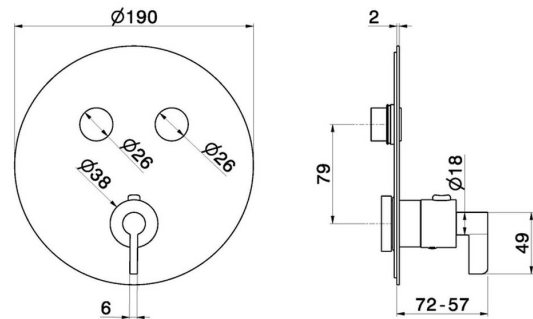

70456E.21.018

2 ways out thermostatic concealed mixer, with one handle for temperature control and buttons on/off. External part. Ø190 - finish Chrome

FEATURES

Material	Brass
Installation	Wall concealed part
Outlets	2 Ways Out
Water mixing	Thermostatic
Required for installation	<u>27751.00.000</u>

TECHNICAL DRAWING

70456E.21.018

2 ways out thermostatic concealed mixer, with one handle for temperature control and buttons on/off. External part. Ø190 - finish Chrome

AVAILABLE FINISHES

21.018

Chrome

01.093