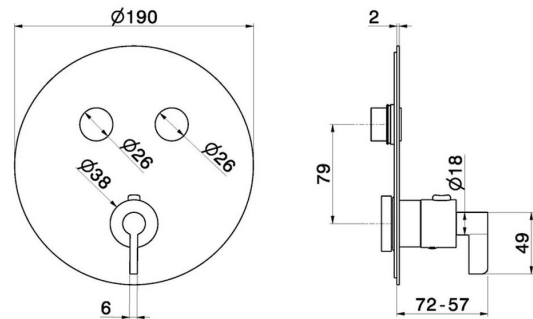

## 70456E.47.083

2 ways out thermostatic concealed mixer, with one handle for temperature control and buttons on/off. External part. Ø190 - finish Groove Bronze

Groove Bronze

### TECHNICAL DRAWING

**70456E.47.083**

2 ways out thermostatic concealed mixer, with one handle for temperature control and buttons on/off. External part. Ø190 - finish Groove Bronze

**AVAILABLE FINISHES**