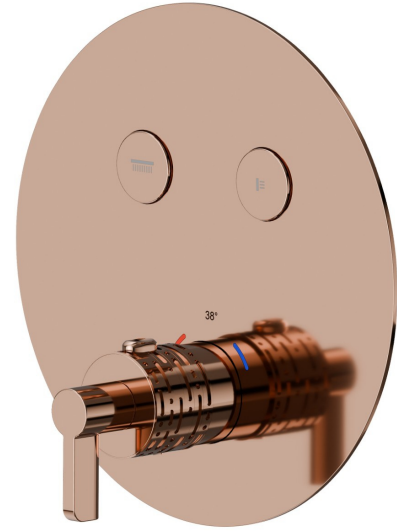

70456E.58.061

2 ways out thermostatic concealed mixer, with one handle for temperature control and buttons on/off. External part. Ø190 - finish PVD Copper Bronze

FEATURES

Material	Brass
Installation	Wall concealed part
Outlets	2 Ways Out
Water mixing	Thermostatic
Required for installation	<u>27751.00.000</u>

TECHNICAL DRAWING

70456E.58.061

2 ways out thermostatic concealed mixer, with one handle for temperature control and buttons on/off. External part. Ø190 - finish PVD Copper Bronze

AVAILABLE FINISHES

58.061
PVD Copper Bronze