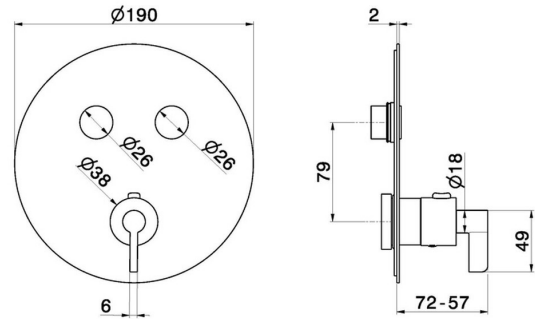

70456E.58.061

2 ways out thermostatic concealed mixer, with one handle for temperature control and buttons on/off. External part. Ø190 - finish PVD Copper Bronze

FEATURES

Material	Brass
Installation	Wall concealed part
Outlets	2 Ways Out
Water mixing	Thermostatic
Required for installation	<u>27751.00.000</u>

TECHNICAL DRAWING

70456E.58.061

2 ways out thermostatic concealed mixer, with one handle for temperature control and buttons on/off. External part. Ø190 - finish PVD Copper Bronze

AVAILABLE FINISHES

58.061
PVD Copper Bronze