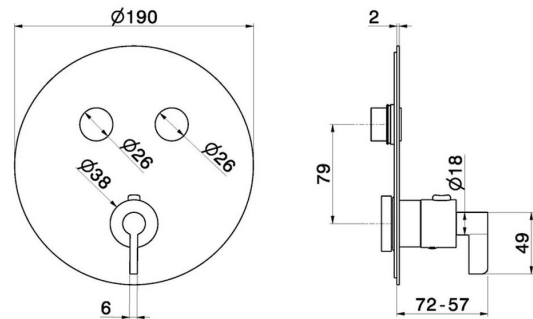

70456E.59.098

2 ways out thermostatic concealed mixer, with one handle for temperature control and buttons on/off. External part. Ø190 - finish PVD Brushed Pale Gold

PVD Brushed Pale Gold

FEATURES

Material	Brass
Installation	Wall concealed part
Outlets	2 Ways Out
Water mixing	Thermostatic
Required for installation	<u>27751.00.000</u>

TECHNICAL DRAWING

70456E.59.098

2 ways out thermostatic concealed mixer, with one handle for temperature control and buttons on/off. External part. Ø190 - finish PVD Brushed Pale Gold

AVAILABLE FINISHES

 **59.098**
PVD Brushed Pale Gold